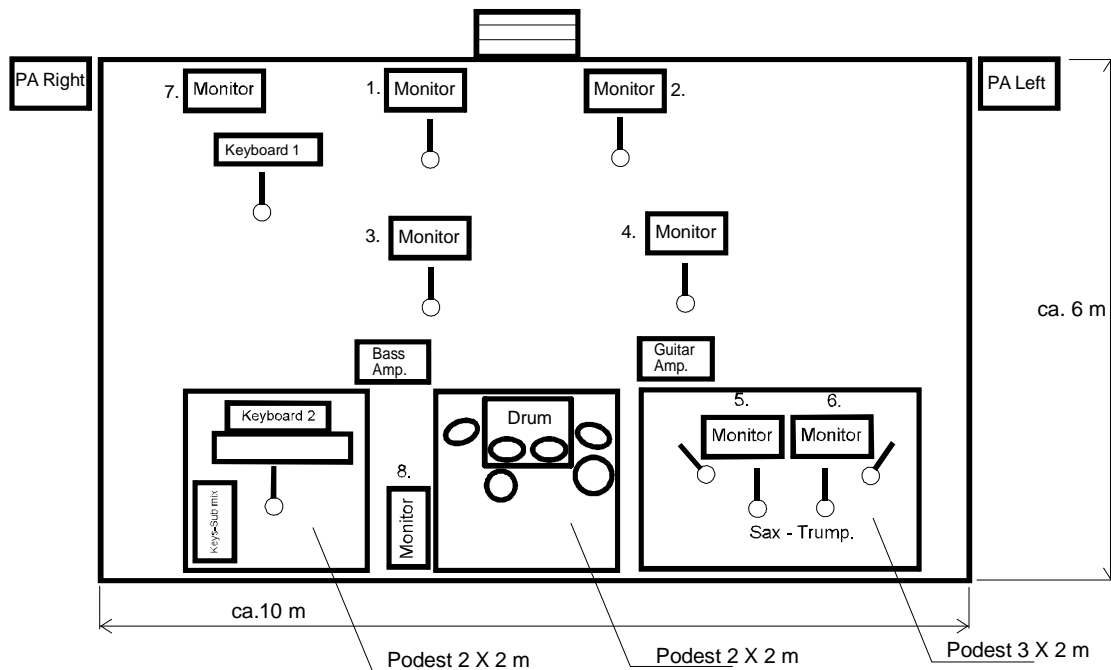

# Bühnenplan "Tom Robin Band"

Stand 2011

## Technische Daten PA Anlage:

Dynacord XA 28 - 2x1300 W (bis ca. 1000 Leute - 1 Raum; keine Delay lines)

(Option: Anbindung an zusätzliche Fremd PA Anlage mit Stereo Summe)

## Instrumente:

Drums: Standard Set  
Amps: Guitar , Bass  
Mikes: 8 Vocal, 2 Horns, Drums komplet  
Keyboards: 3x Stereo

## Monitoring:

1+2 Front (Lead Vocals)  
3+4 Guitar, Bass  
5+6 Horns  
7 Keyboards  
8 Drum